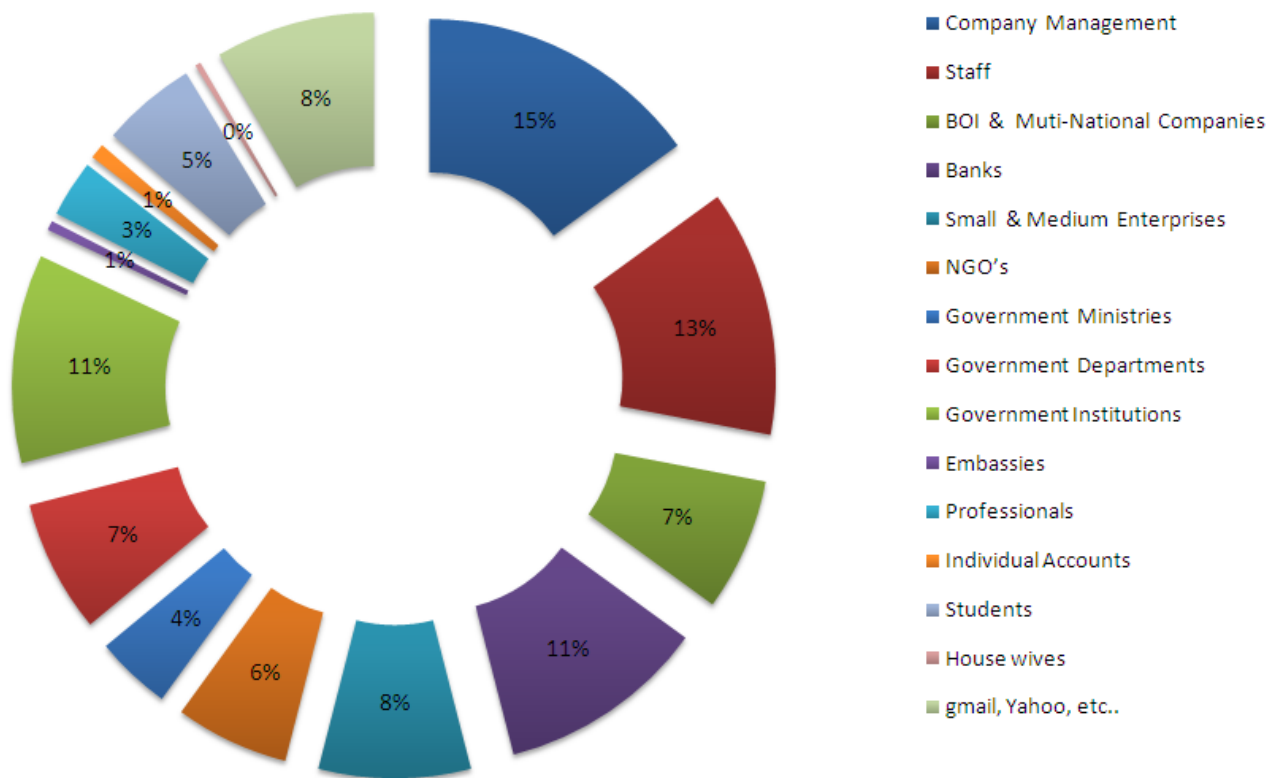

Mail Base and Charges

	Mail Base	Circulation Time	Price (Rs.) Per circulation	Offers
Package 1	225,000	3Hr	3,000.00	Buy 5 slot and get 1 slot Free
Package 2	400,000	6Hr	5,000.00	
Total Base	1,000,000	52Hr	10,000.00	

Optional Service (Design)

E-mail Ad Designing Charge - Rs 1,000

(All the required contents & pictures (if special) should be provided by the client)

Subscribers' Type